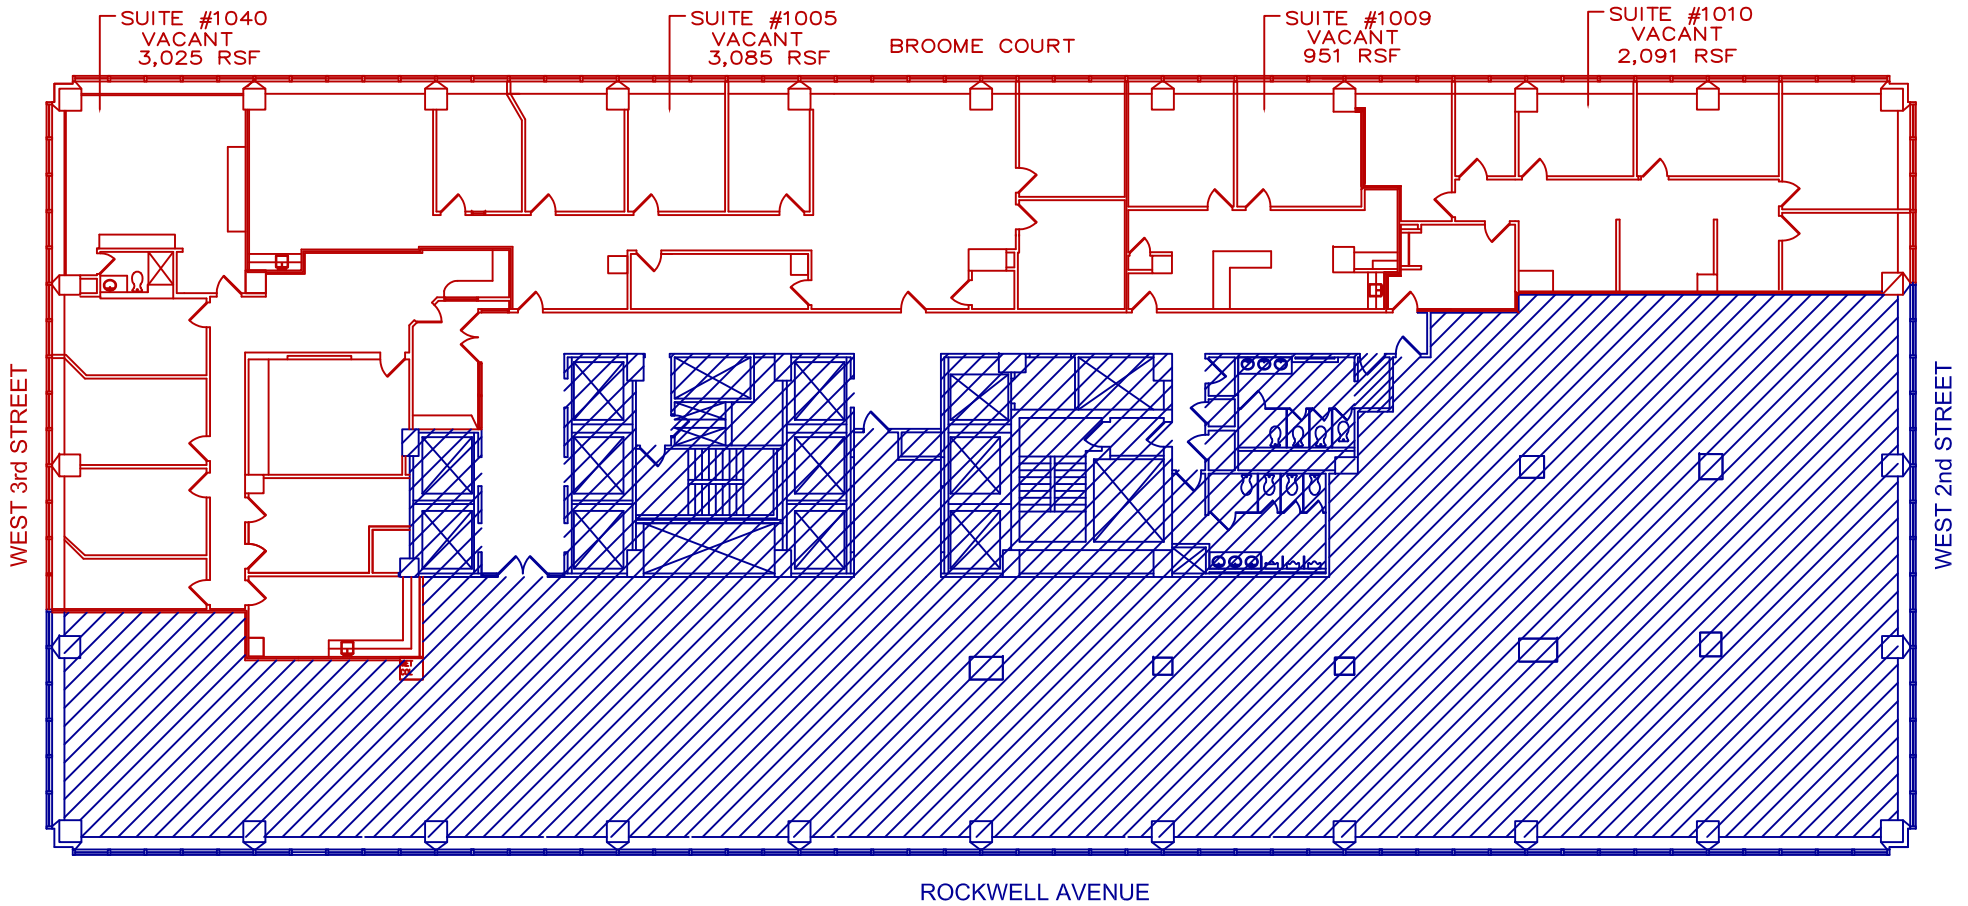

NORTH

55 Public Square  
www.optimamng.com  
55 PUBLIC SQUARE  
CLEVELAND, OHIO 44114

# FLOOR 10

PUBLIC SQUARE