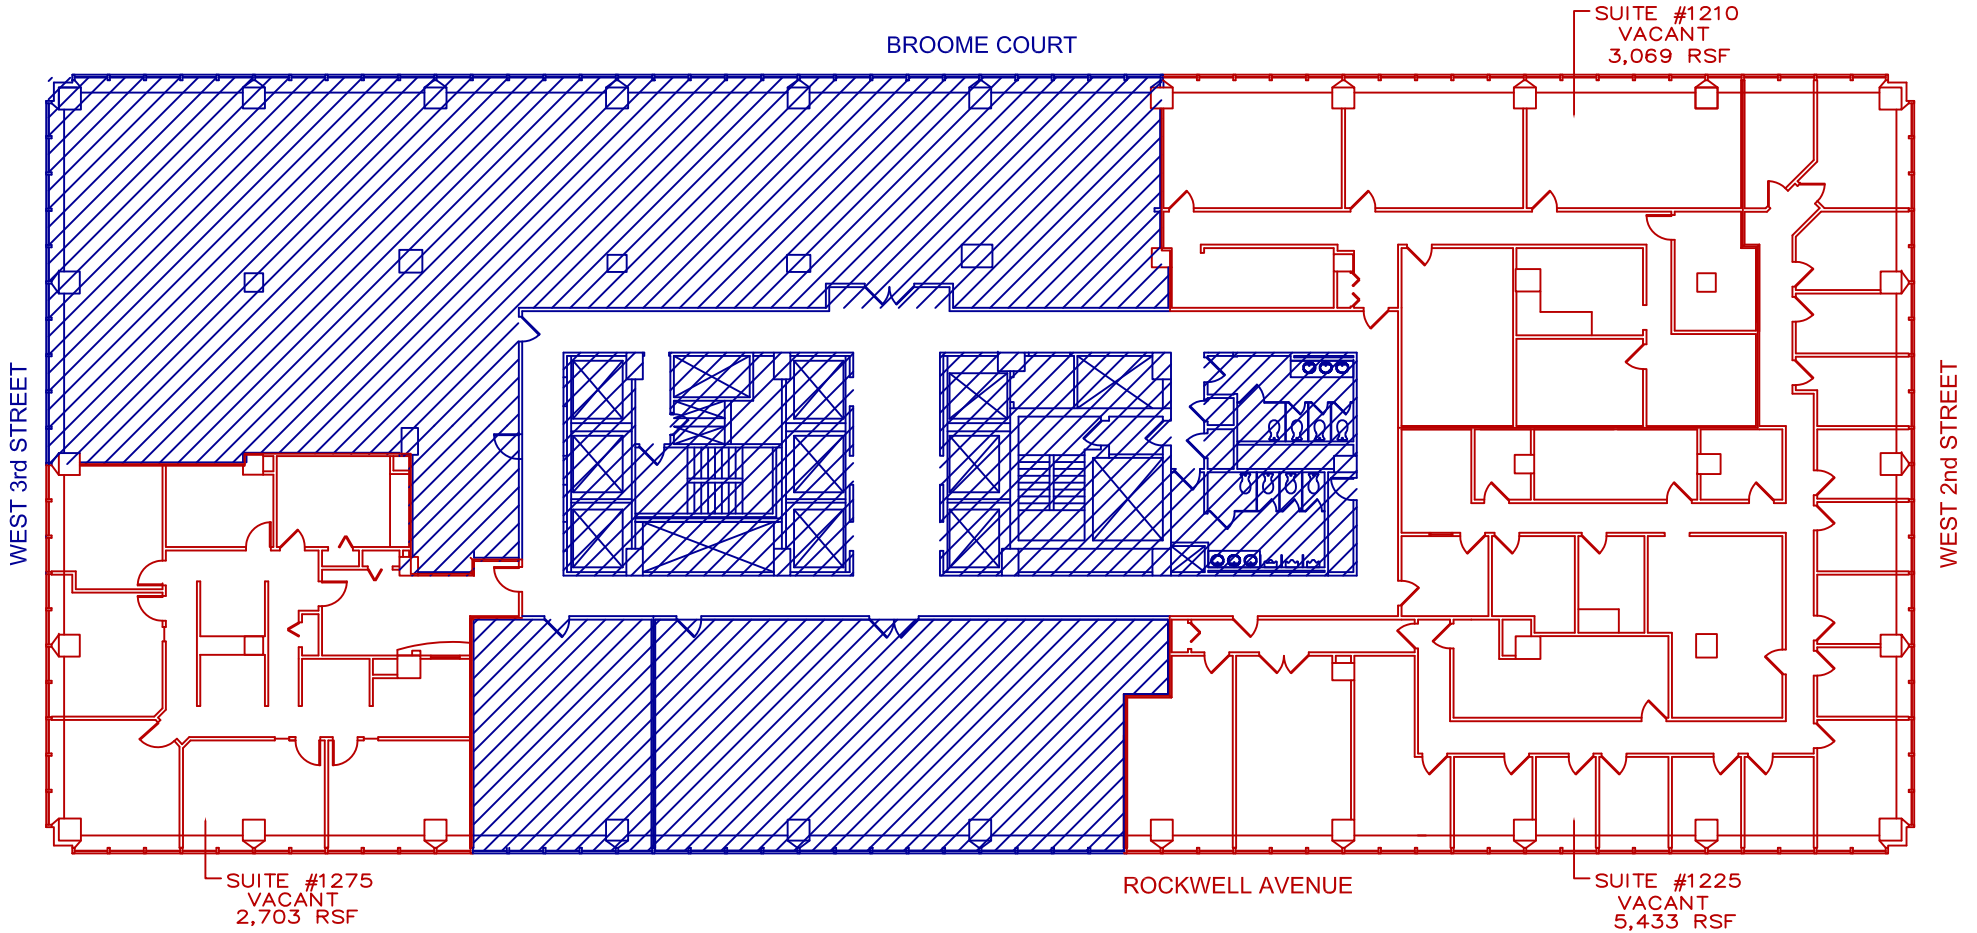

NORTH

55 Public Square  
www.optimamng.com  
55 PUBLIC SQUARE  
CLEVELAND, OHIO 44114

# FLOOR 12