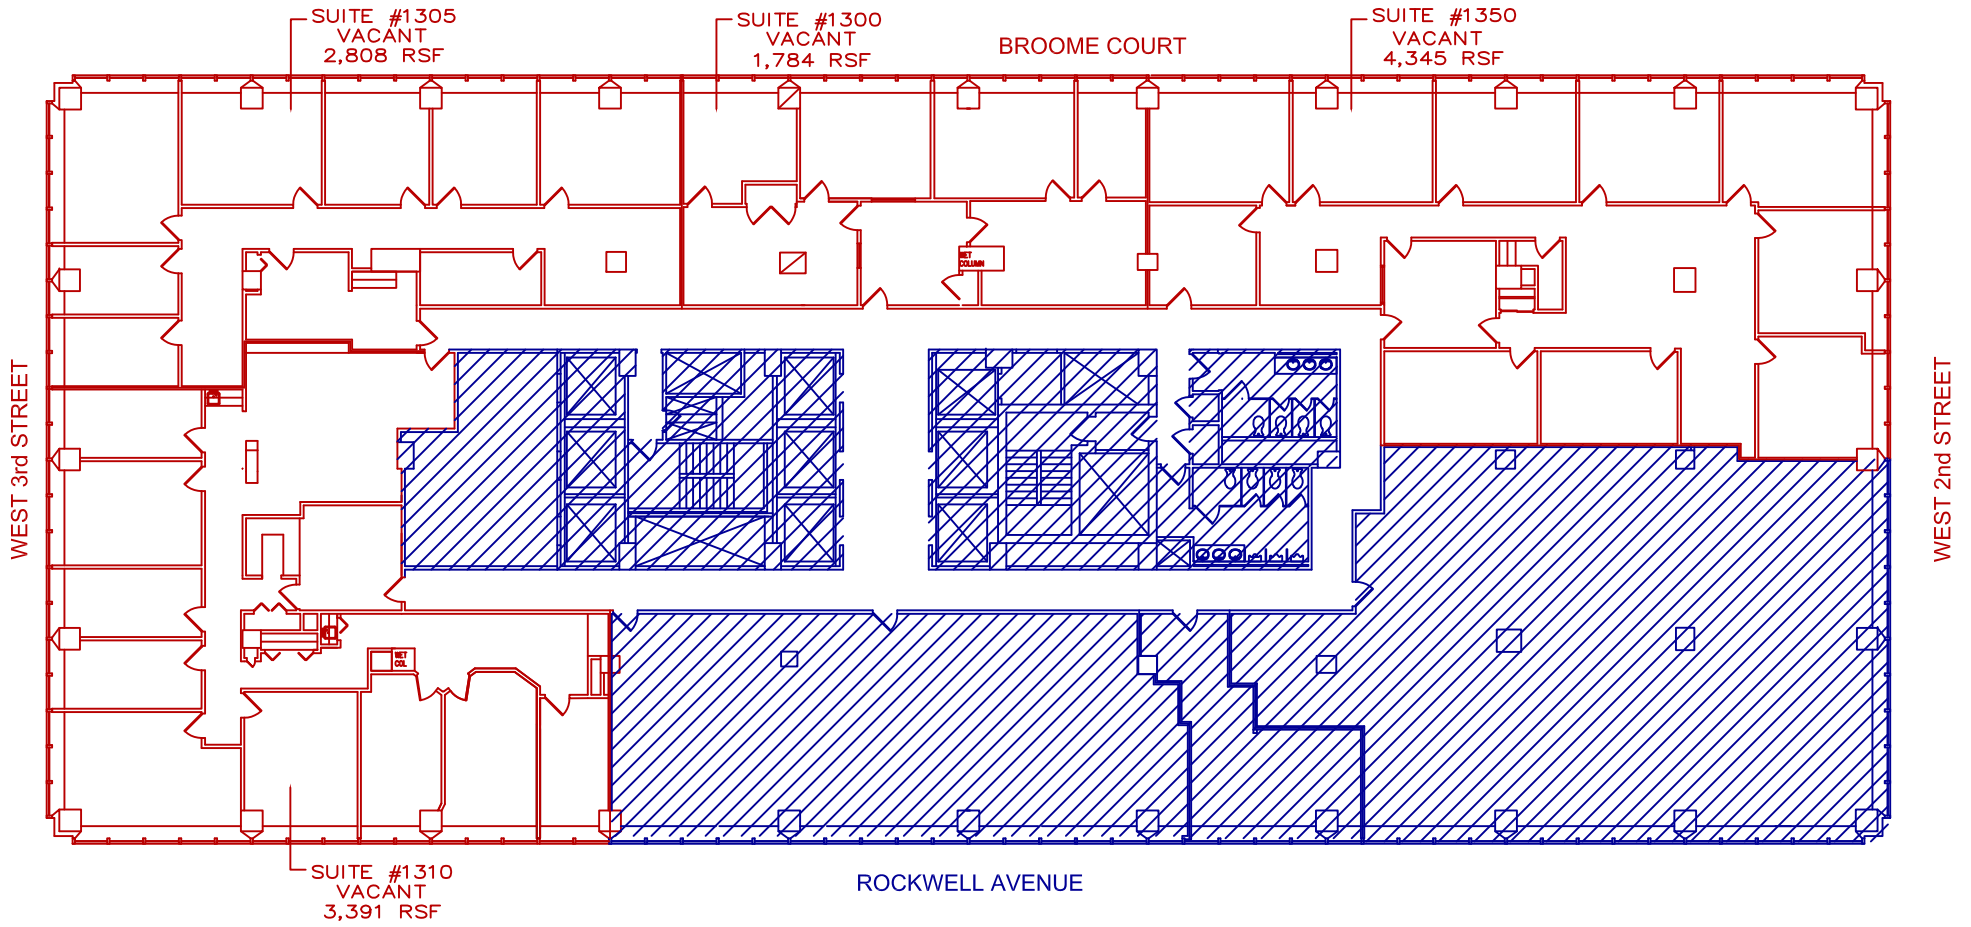

NORTH

55 Public Square  
www.optimamng.com  
55 PUBLIC SQUARE  
CLEVELAND, OHIO 44114

# FLOOR 13

PUBLIC SQUARE