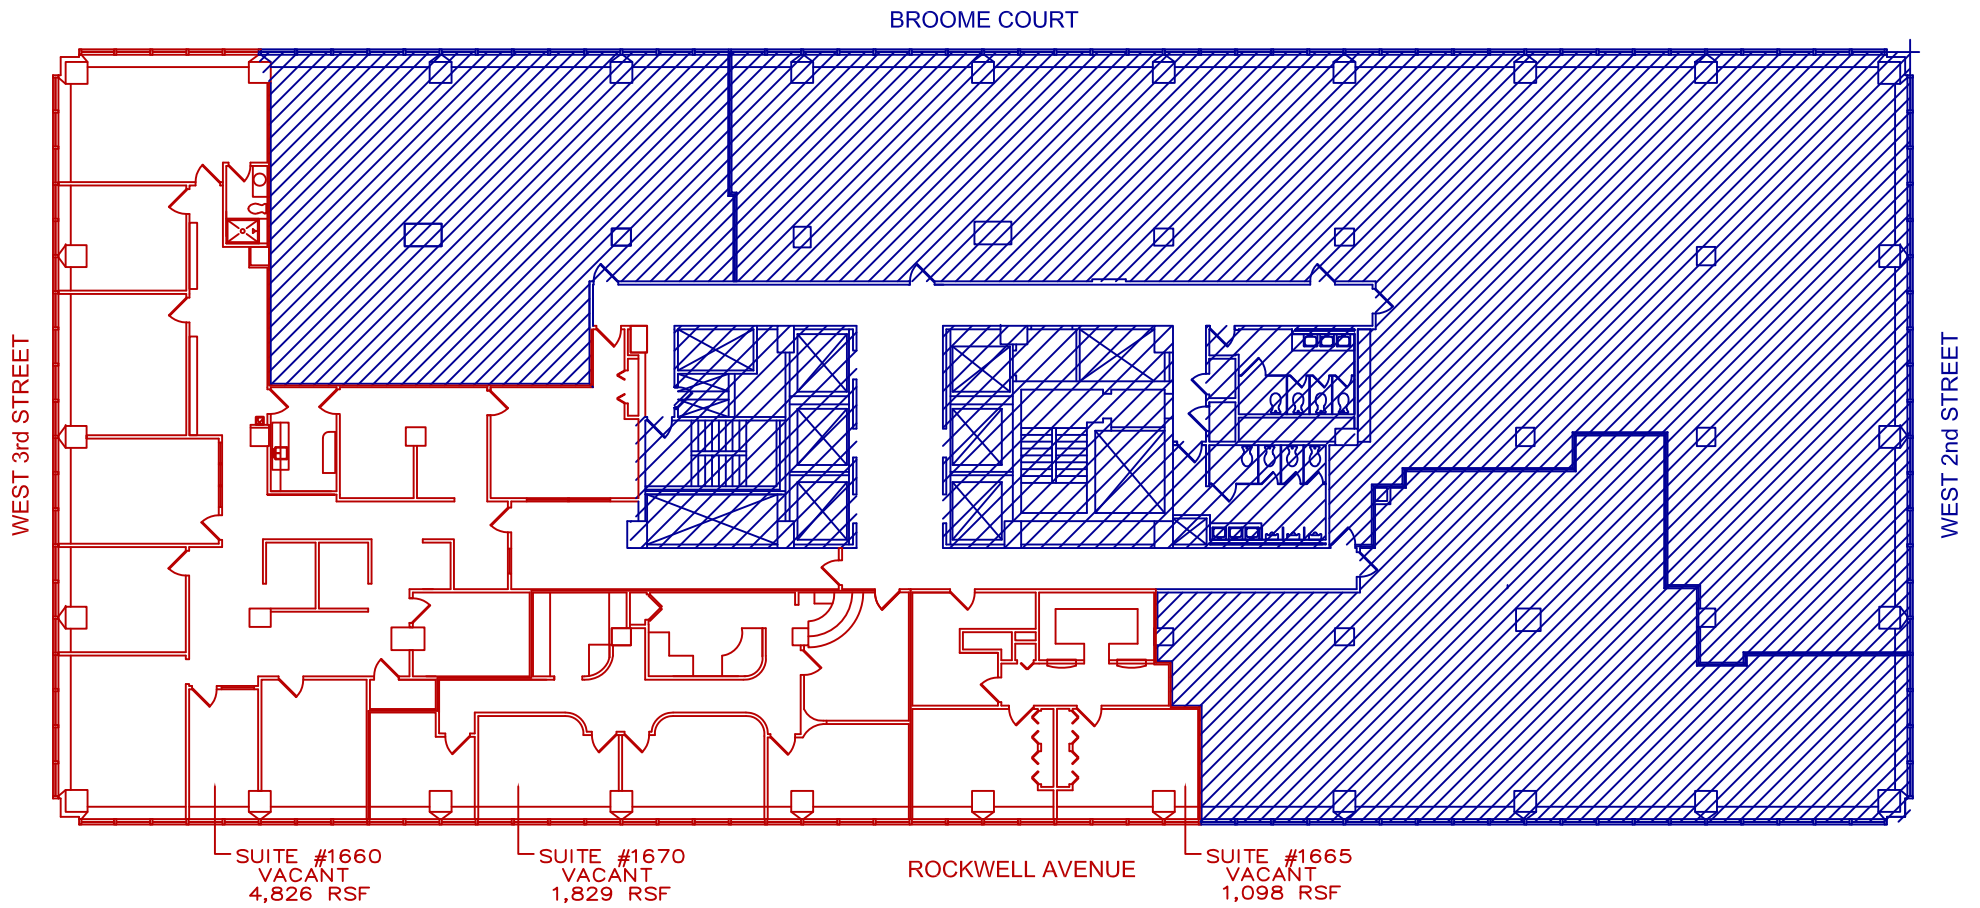

NORTH

55 Public Square
www.optimamng.com
55 PUBLIC SQUARE
CLEVELAND, OHIO 44114

FLOOR 16

PUBLIC SQUARE