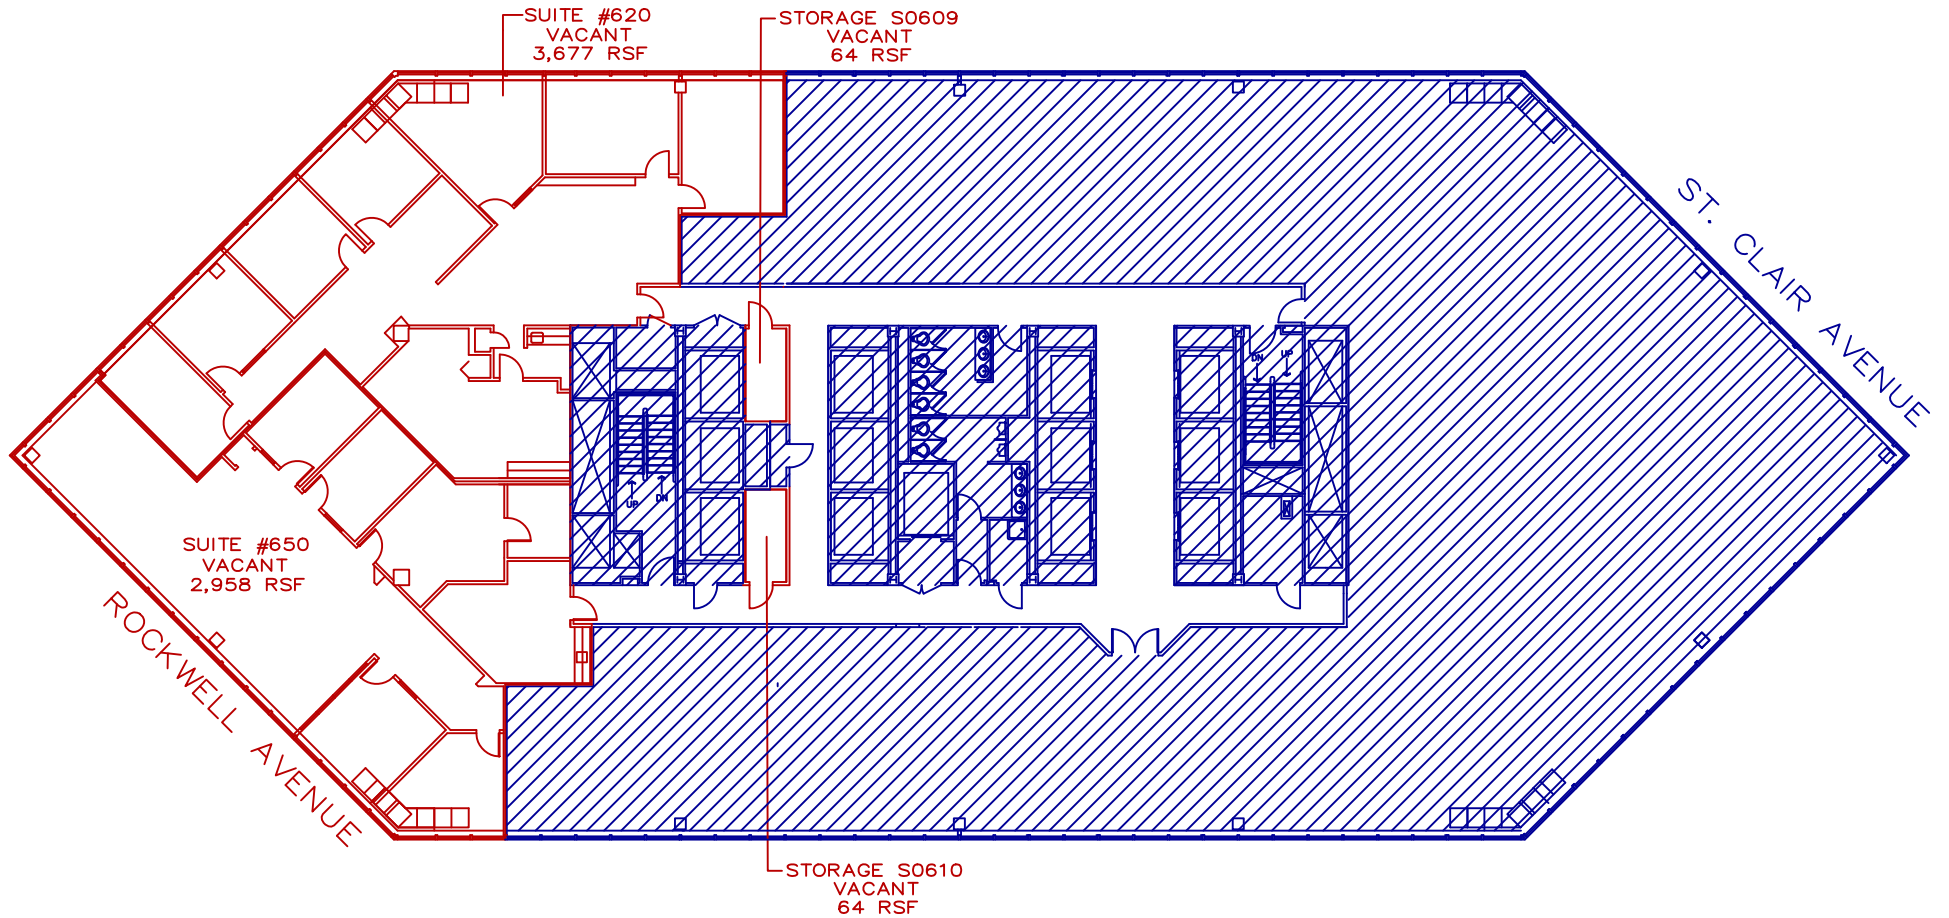

NORTH

ONE CLEVELAND CENTER
www.optimamng.com
1375 EAST NINTH STREET
CLEVELAND, OHIO 44114
216.781.8980

FLOOR 6