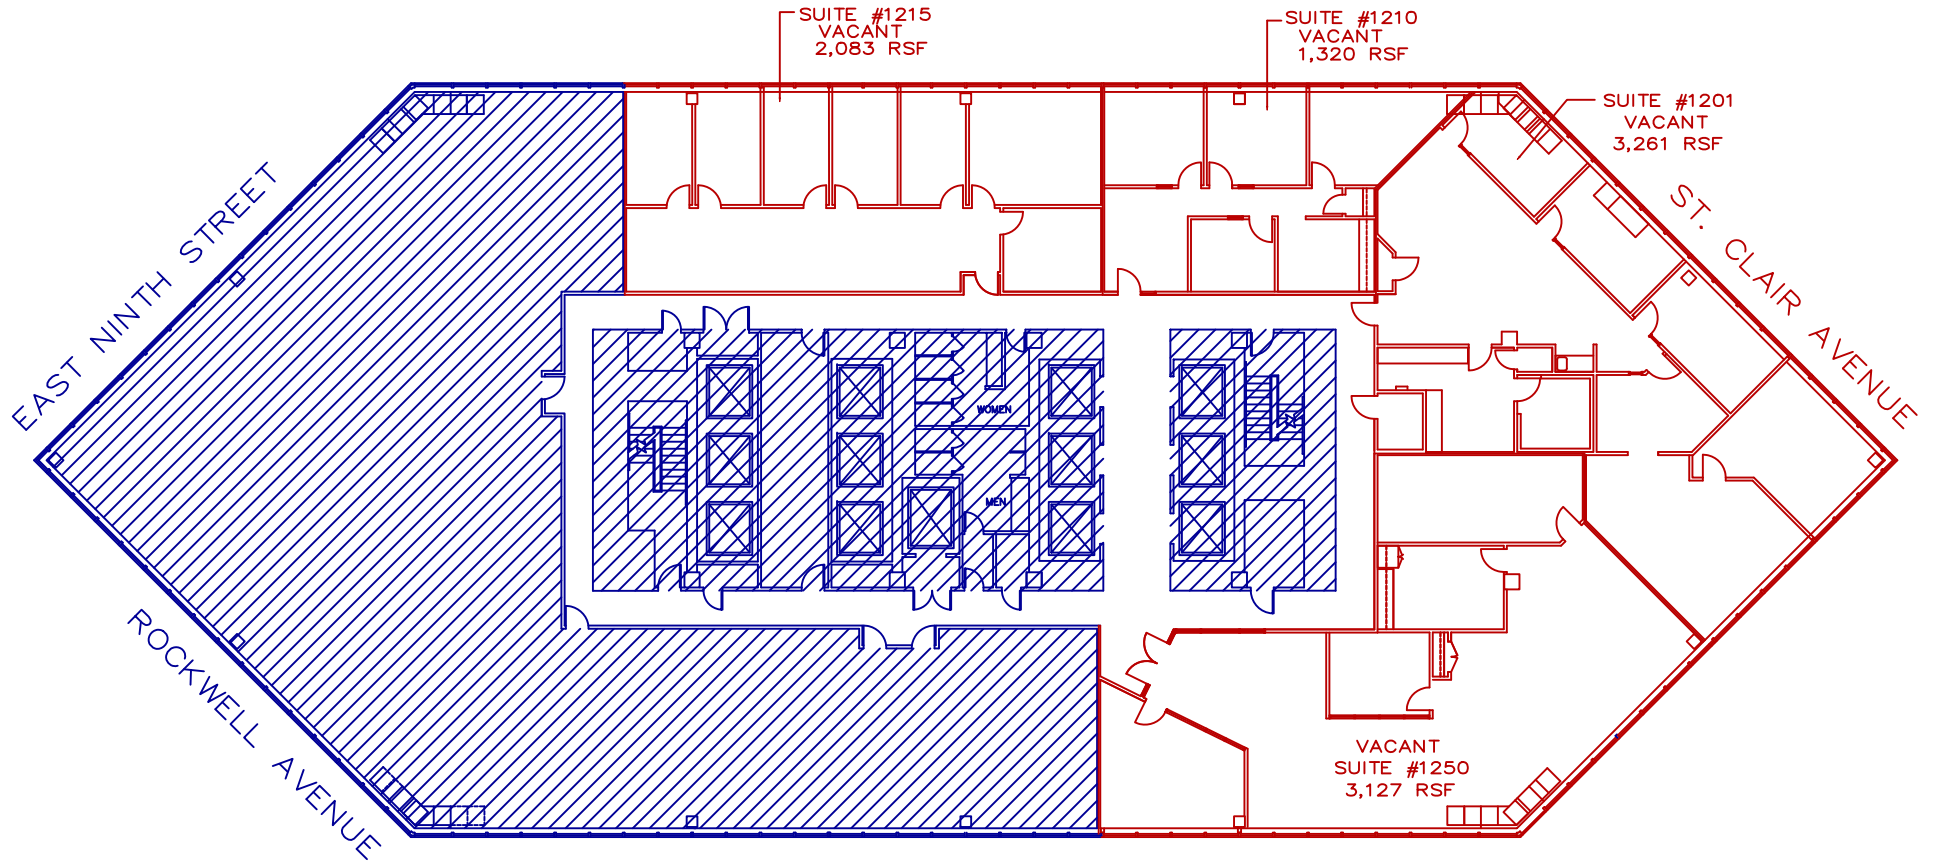

NORTH

ONE CLEVELAND CENTER
www.optimamng.com
1375 EAST NINTH STREET
CLEVELAND, OHIO 44114
216.781.8980

FLOOR 12