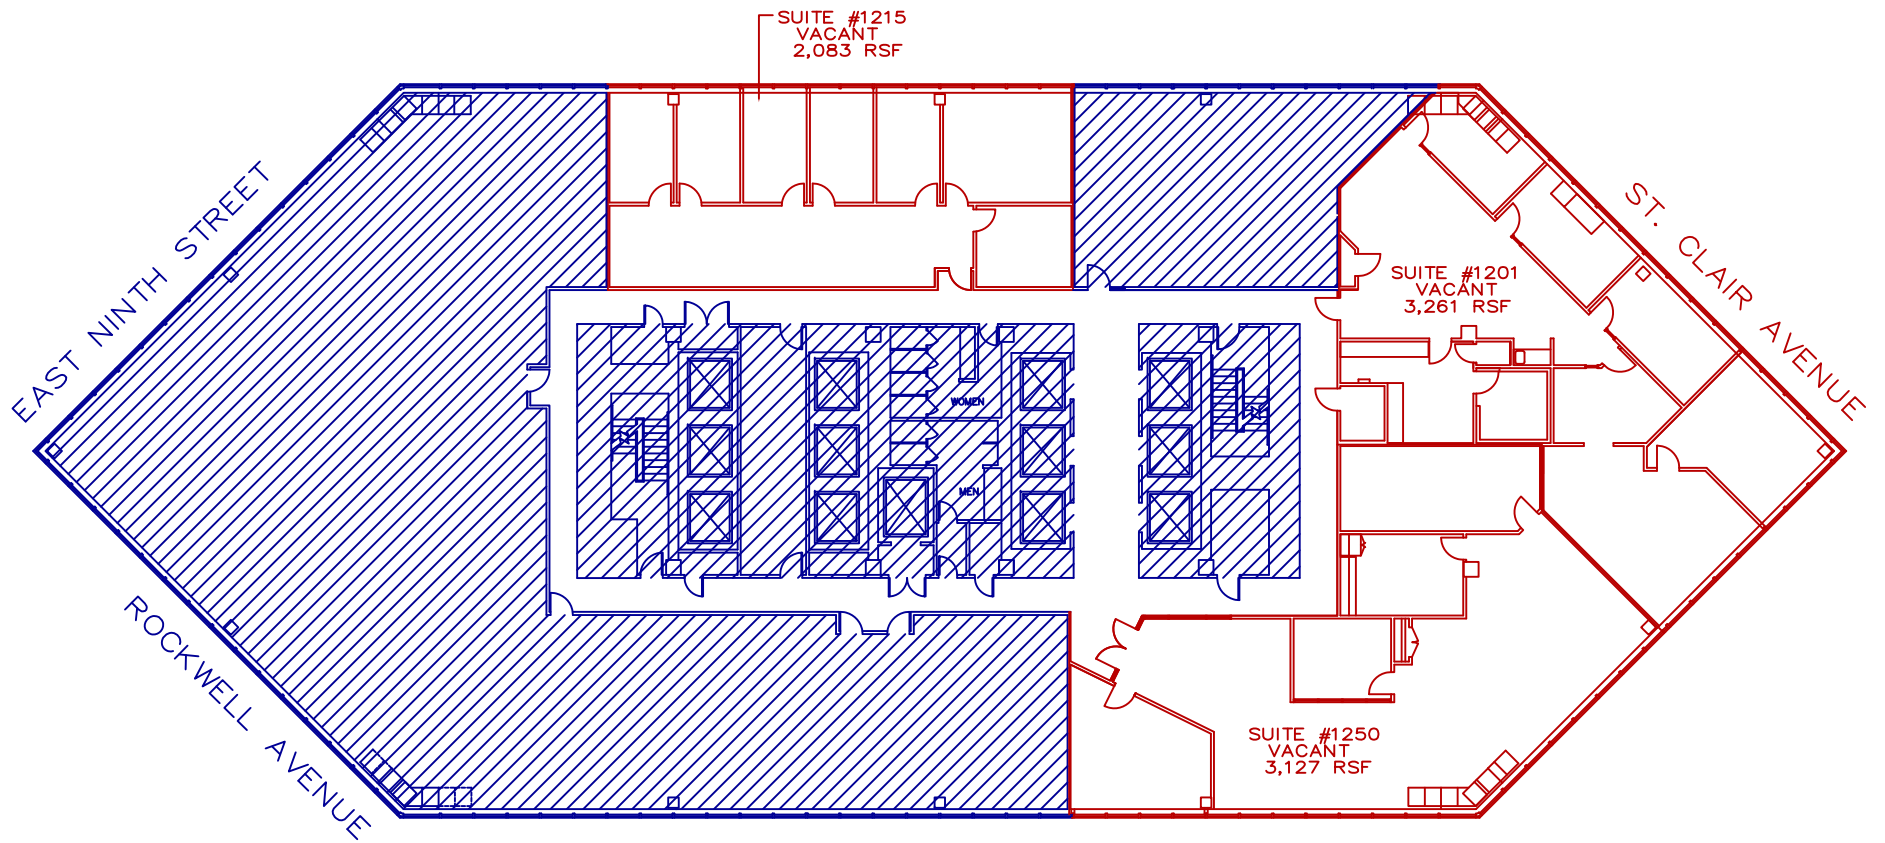

NORTH

ONE CLEVELAND CENTER
www.optimamng.com
1375 EAST NINTH STREET
CLEVELAND, OHIO 44114
216.781.8980

FLOOR 12