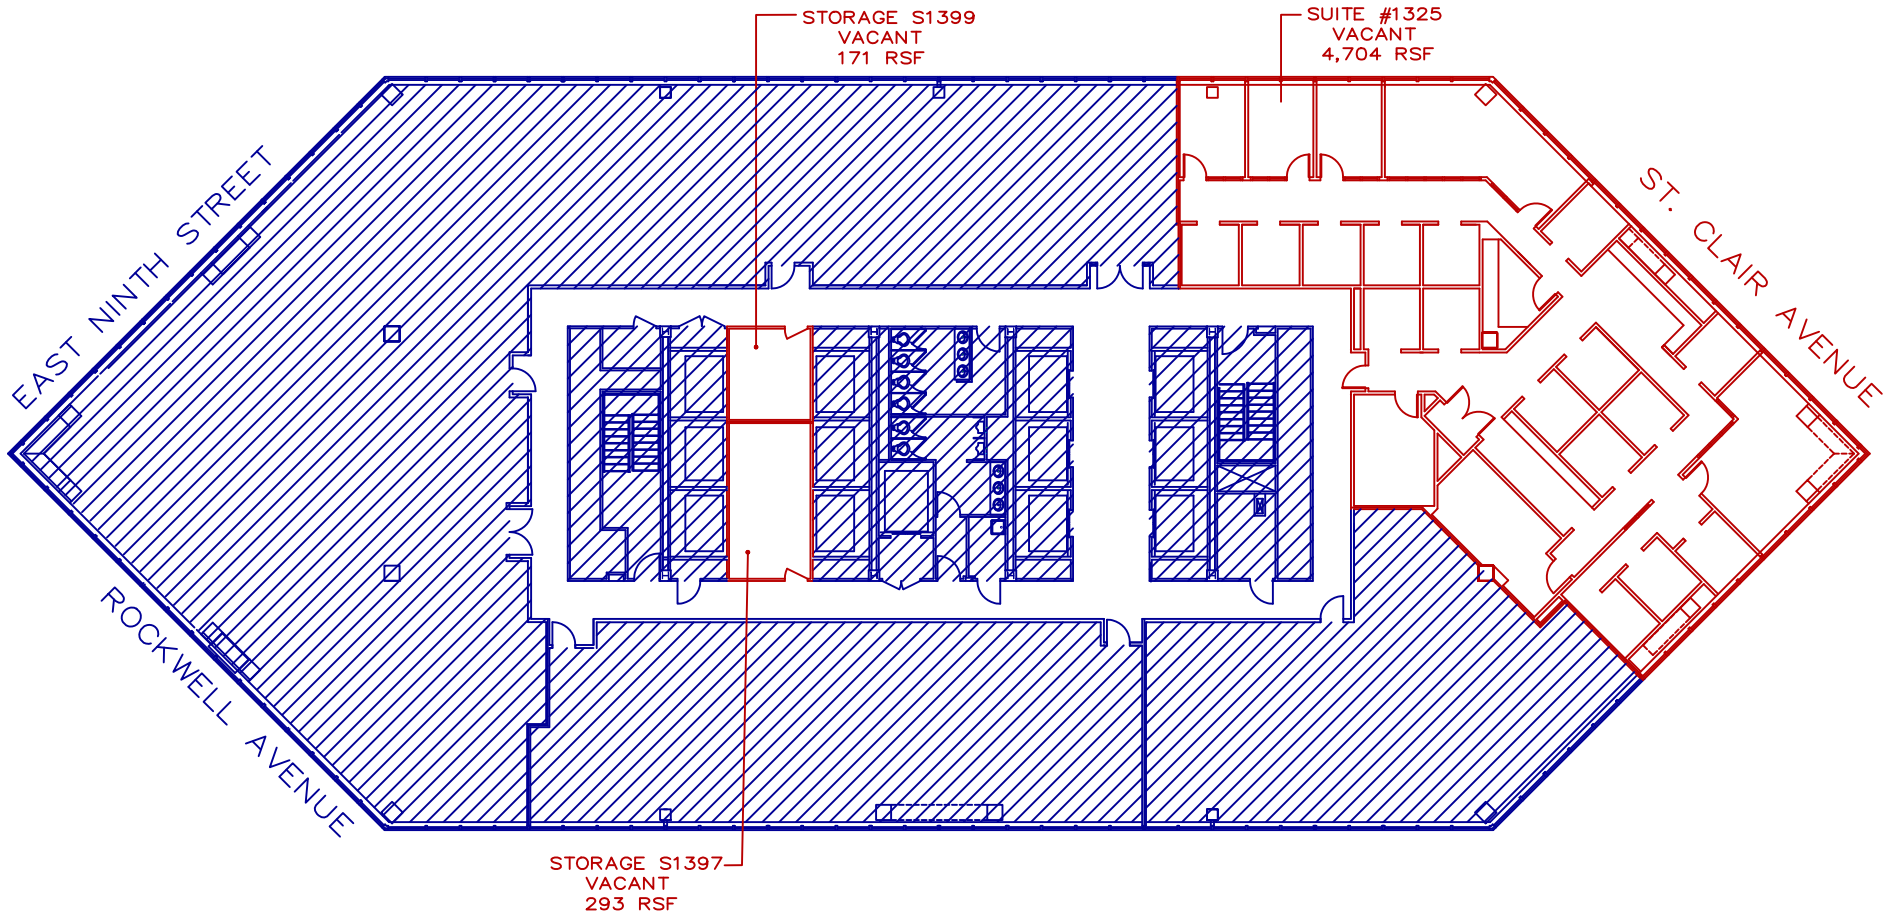

NORTH

ONE CLEVELAND CENTER
www.optimamng.com
1375 EAST NINTH STREET
CLEVELAND, OHIO 44114
216.781.8980

FLOOR 13