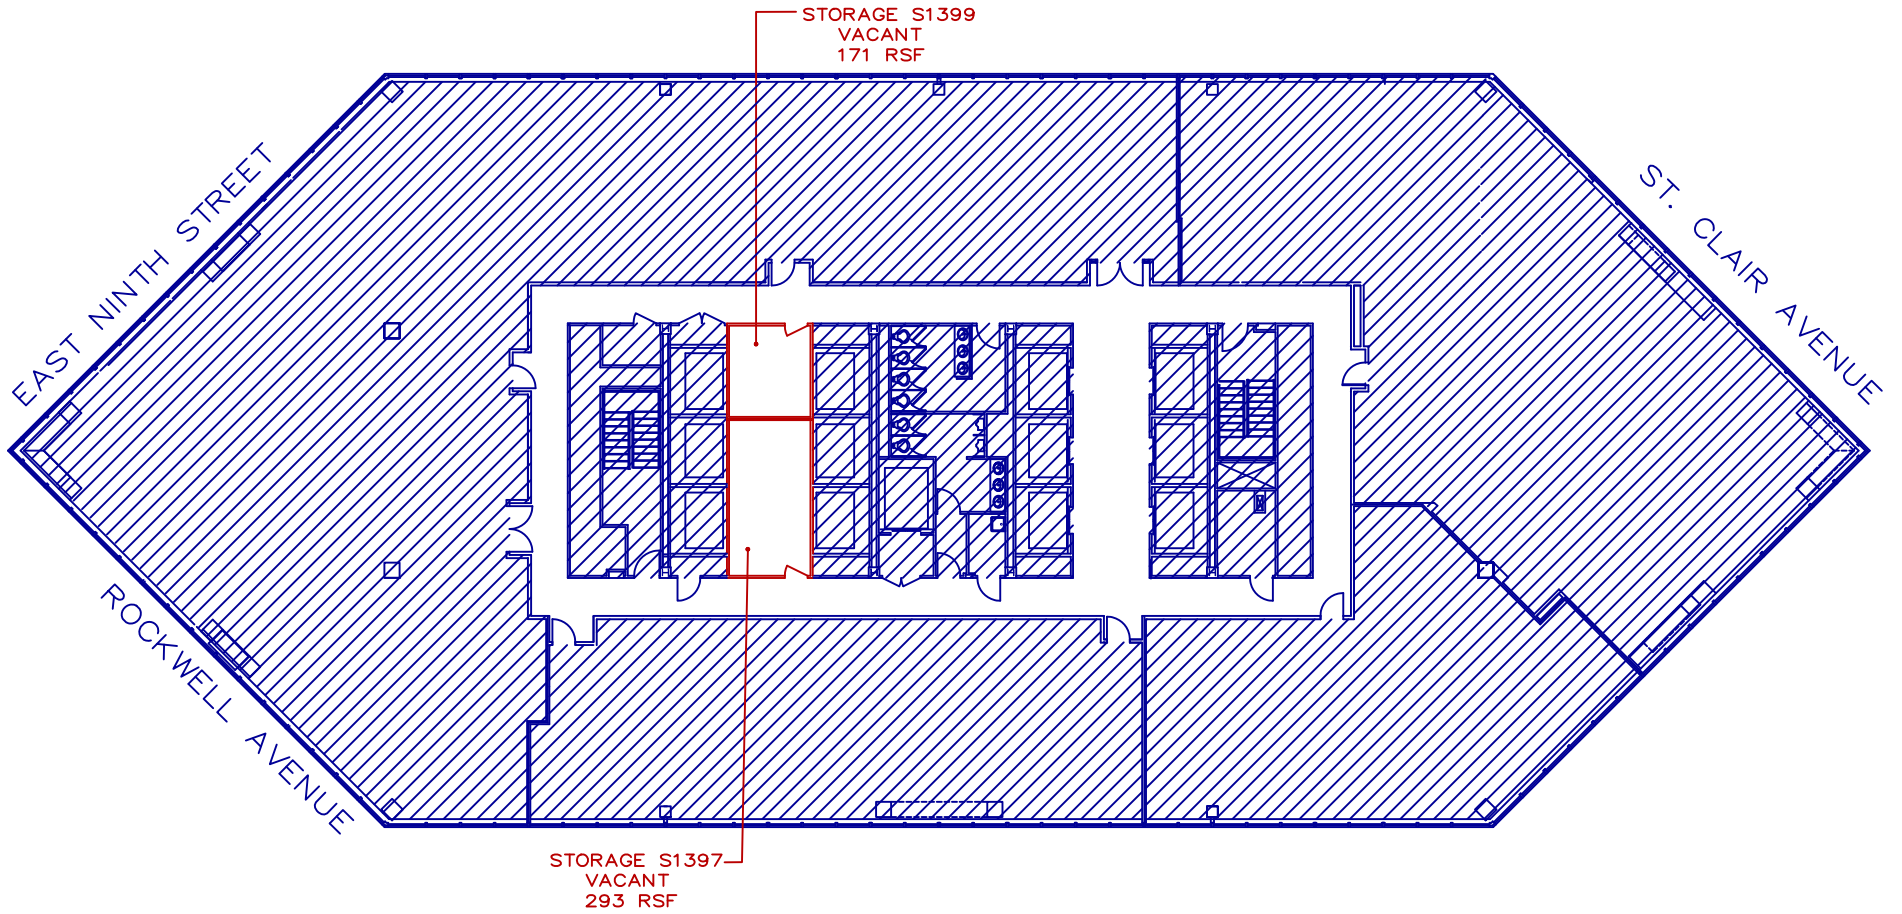

NORTH

ONE CLEVELAND CENTER
www.optimamng.com
1375 EAST NINTH STREET
CLEVELAND, OHIO 44114
216.781.8980

FLOOR 13