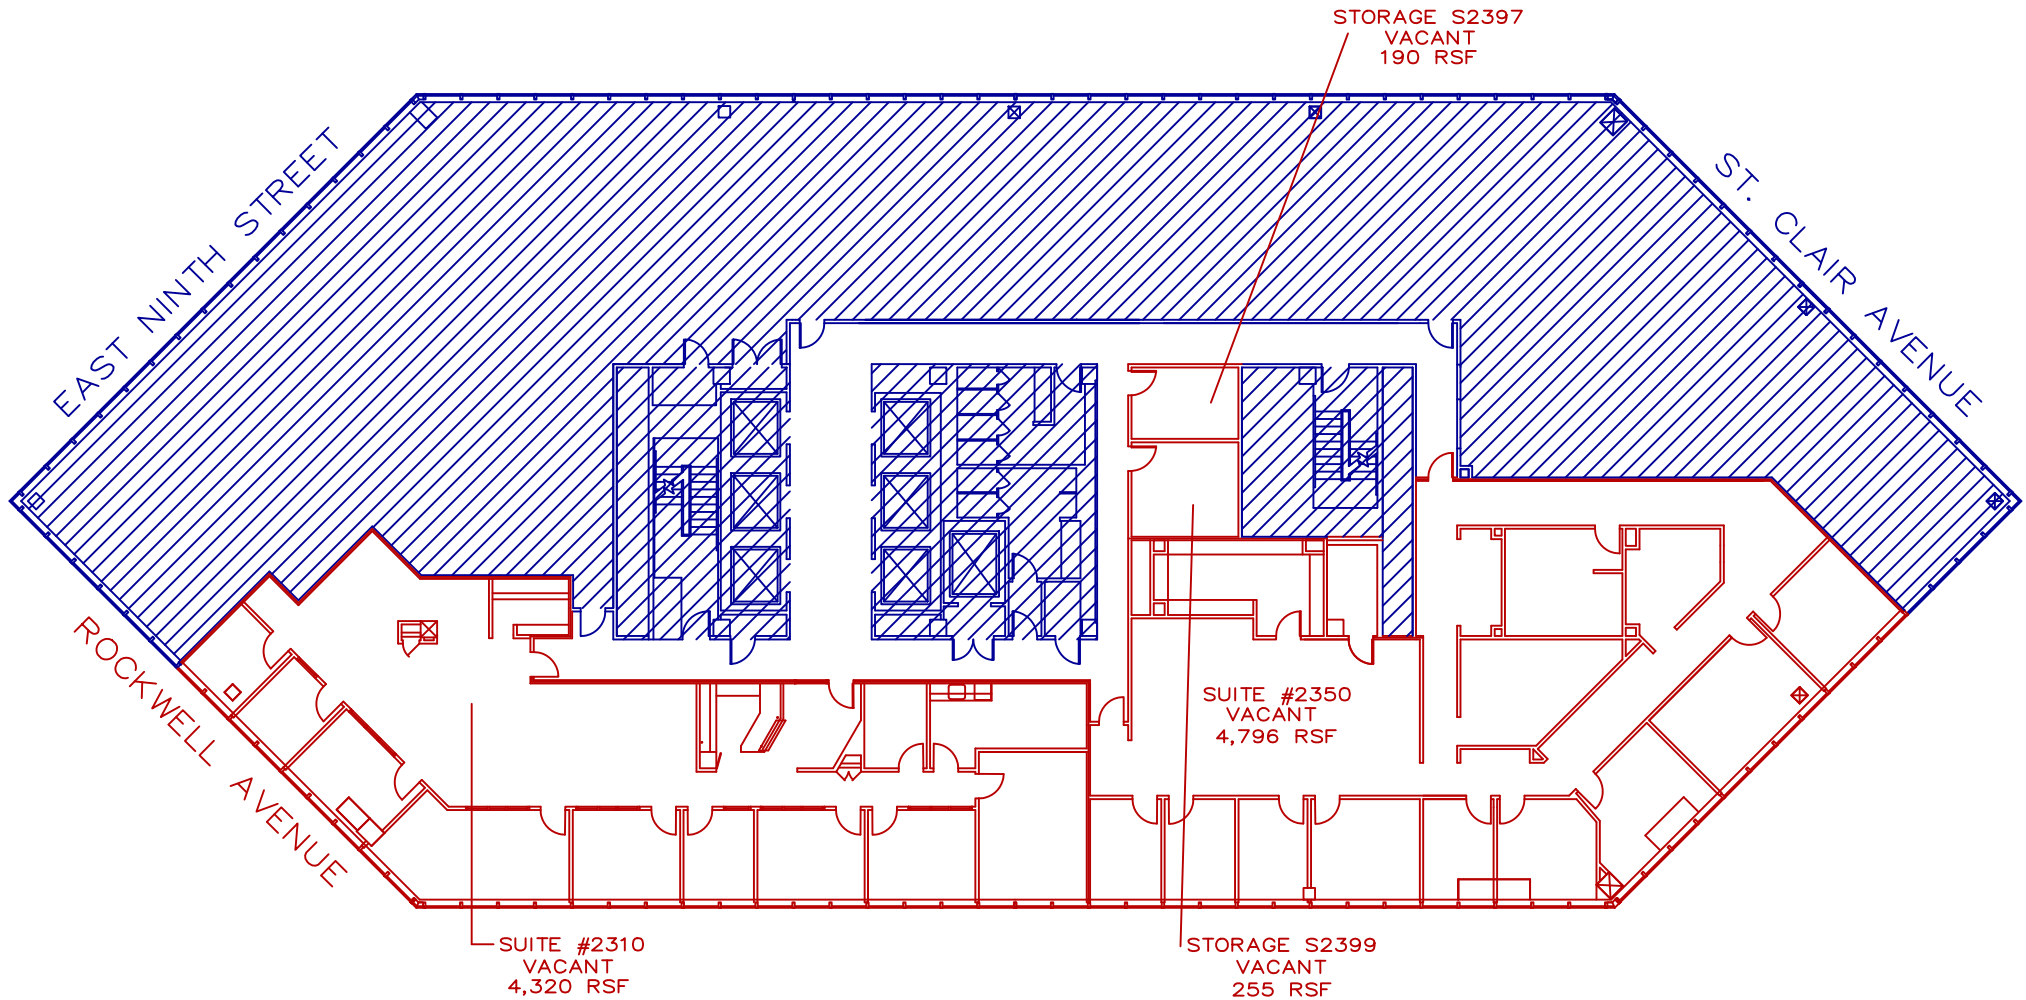

NORTH

ONE CLEVELAND CENTER
www.optimamng.com
1375 EAST NINTH STREET
CLEVELAND, OHIO 44114
216.781.8980

FLOOR 23