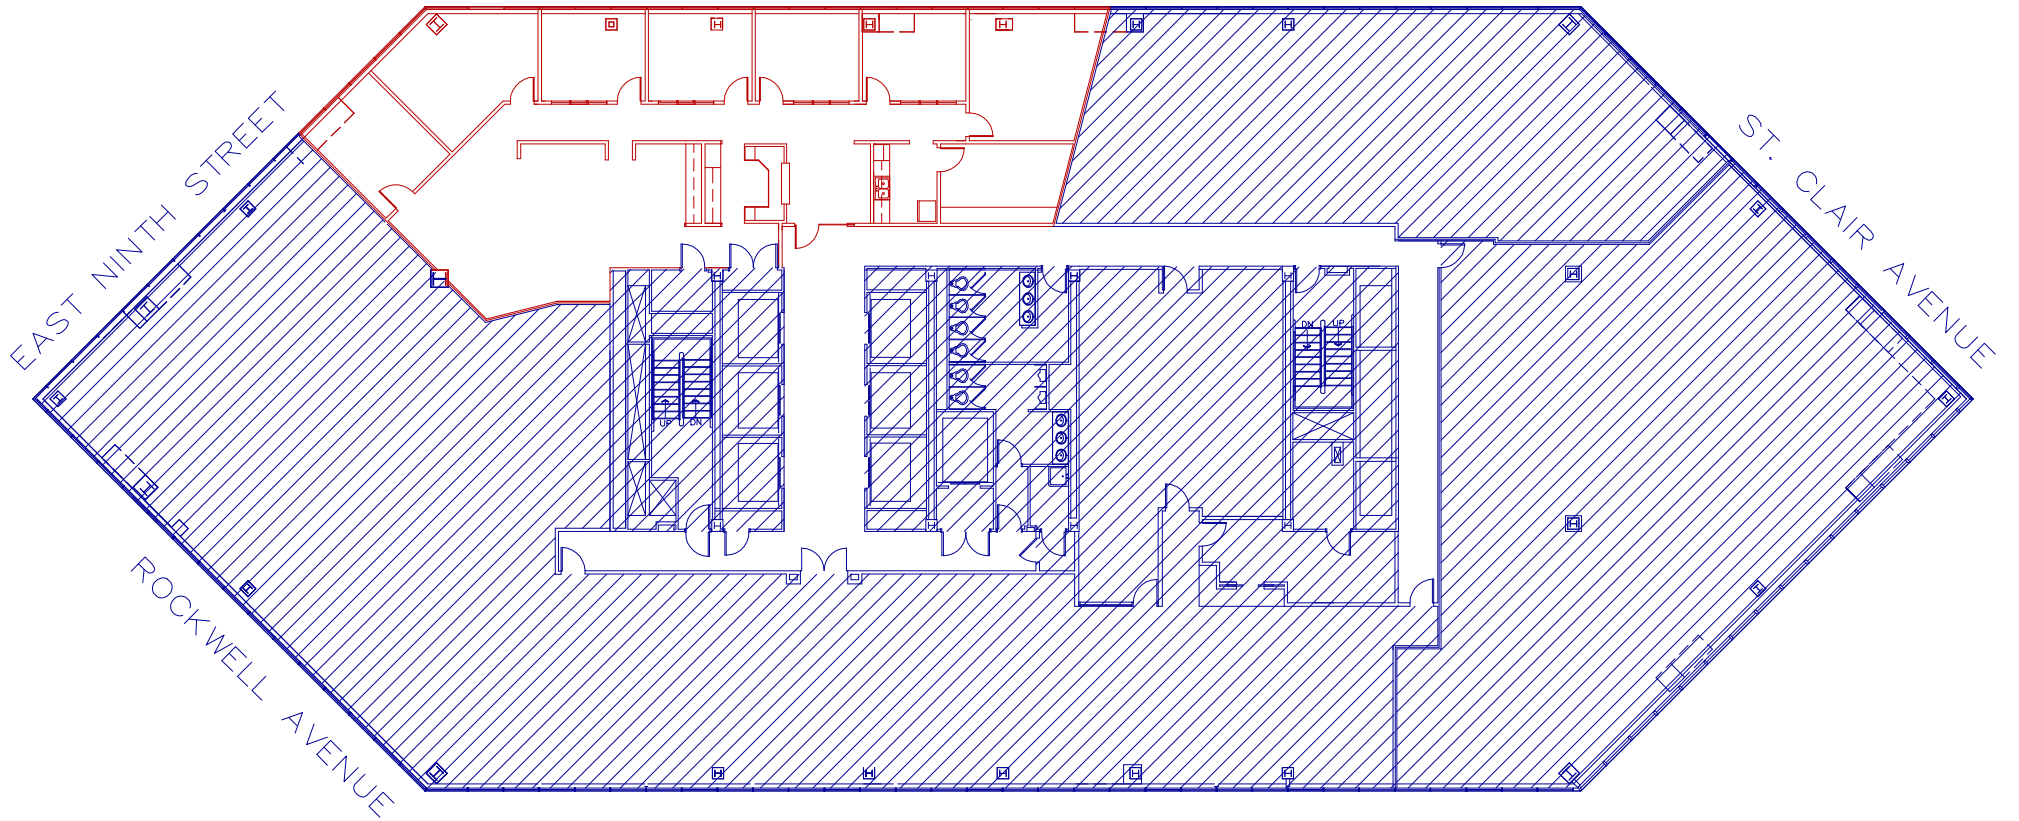

NORTH

SUITE #2880
VACANT
3,894 RSF

ONE CLEVELAND CENTER
www.optimamng.com
1375 EAST NINTH STREET
CLEVELAND, OHIO 44114
216.781.8980

FLOOR 28