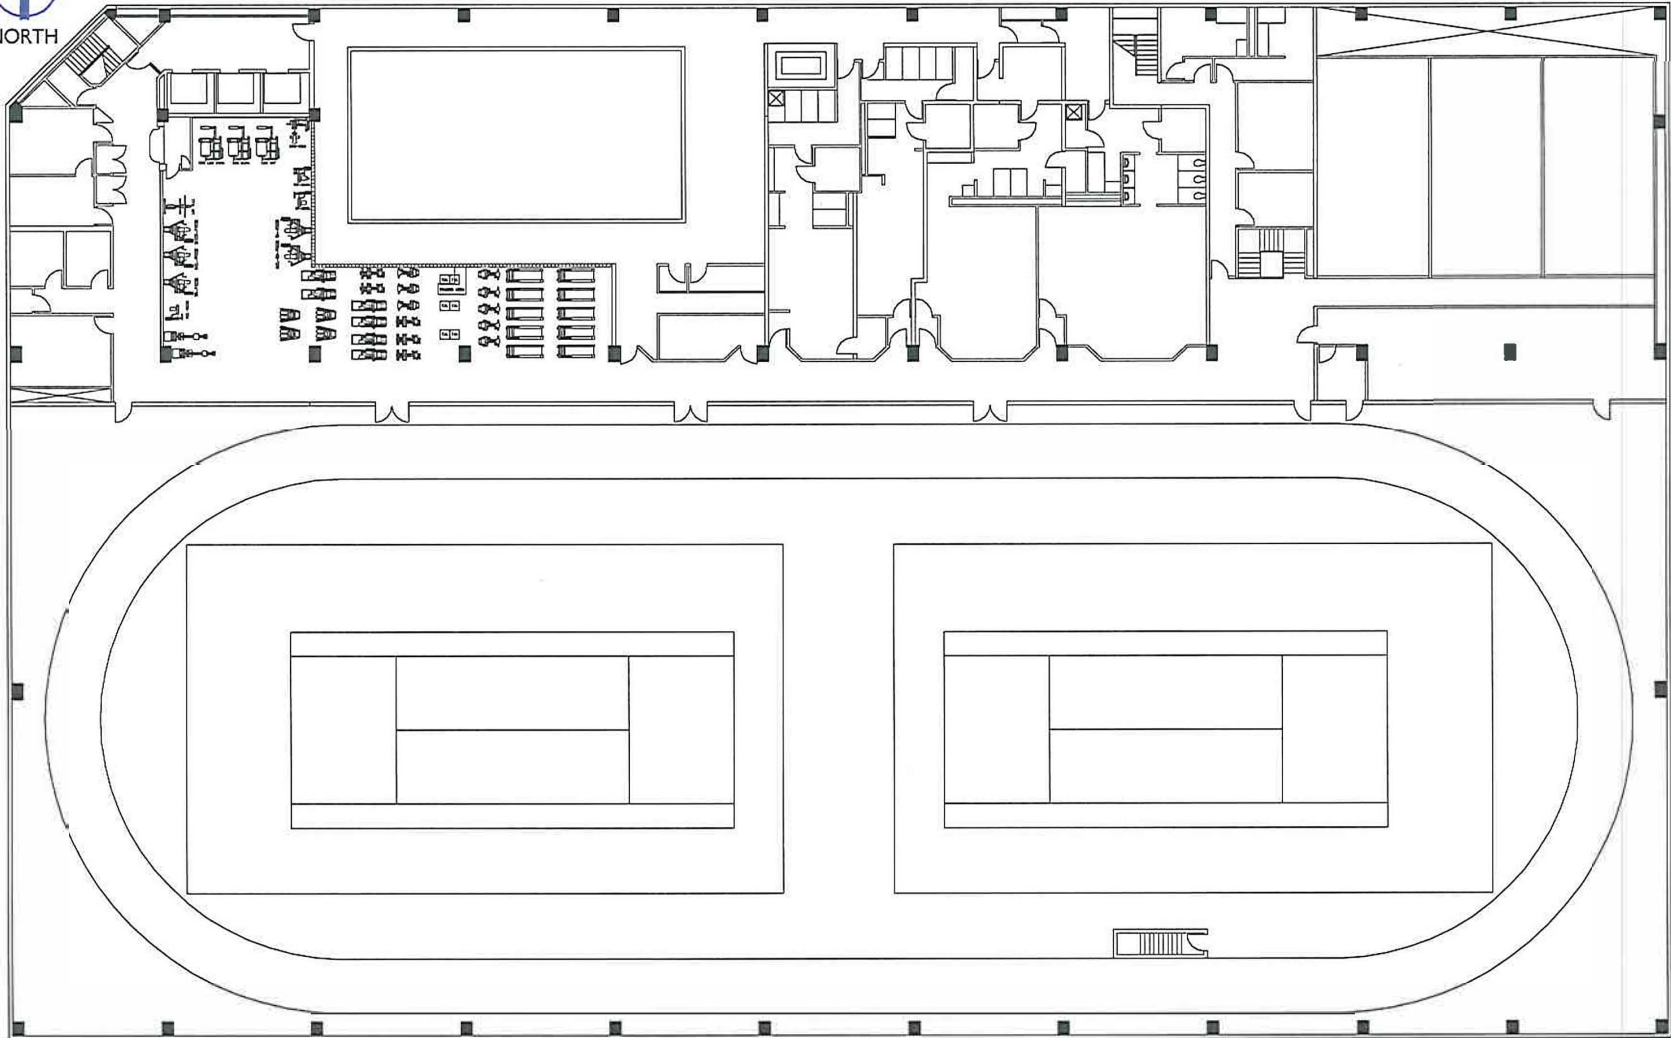

NORTH

ONE CLEVELAND CENTER

www.1clevelandcenter.com
1375 EAST NINTH STREET
CLEVELAND, OHIO 44114
216.781.8980

FITNESS CENTER - FLOOR 7

23,000 RSF
17,029 USF